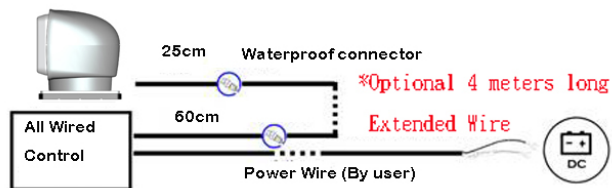

**Wired Control Models**

B.Toggle Type Dash-mount RX-SL013 C.Toggle Type Dash-mount RX-SL013-N

**Wired and Wireless Dual Control Models**

B.Toggle Type Dash-mount RX-SL013A

**Wireless Control**

A.Handheld Remote

TX-SL003B-2 (Waterproof)

B.Wireless Toggle Type Dash-mount Remote

TX-SL013

C.Dash-mount Remote

TX-SL009D

電源

認證

CE / FCC