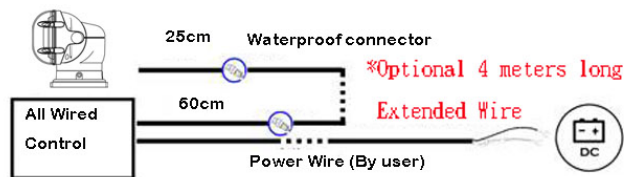

\*Single Wired Toggle Control Panel

\*Dash-mount Remote Control Panel

(Extra option for Dual control mode)

-Permanent Mount

-DC12V or 24V

**Model 962/963 Specifications:**

<b>Construction</b>	<b>Plastic Housing (ASA Resin)</b>
	<b>Fully Up &amp; Down 120 Degree / Left &amp; Right 440 Degree</b>
	
	<b>Shape : Square</b>
	<b>Color : White/ Black</b>
	<b>Weather Resistance</b>
<b>Control Device</b>	<b>Mount type : Permanent</b> <b>None Magnetic Bottom</b>
	
	<b>Weight : 2.1Kgs / 4.6 lbs</b>
	 <b>Handheld Wired &amp; Wireless Dual Control</b> 
 <b>Dash-mount Wired Control</b> 	
 <b>Wired &amp; Wireless Dual Toggle Control Panel</b> 	

	<p> <b>Wired Toggle Control Panel</b></p>  <p> <b>Dash-mount Remote Control Panel</b> <b>(Extra option for Dual control mode )</b></p> 
<p><b>Light</b></p>	<p><b>Halogen H3 Base</b> <b>12V 55W / 24V 70W</b> <b>Color temperature : 3,000K</b> <b>Beam Pattern : Spot</b></p>
<p><b>Dimension</b></p>	<p><b>Unit: mm</b></p> 

**Wired Control Models**

**Wired and Wireless Dual Control Models**

<b>Power</b>	
<b>Certificate</b>	CE / FCC
<b>Packing</b>	4pcs/carton G.W.: 12Kgs Measurement: 46x32x46cm

Model 963 Wireless Series Item Code