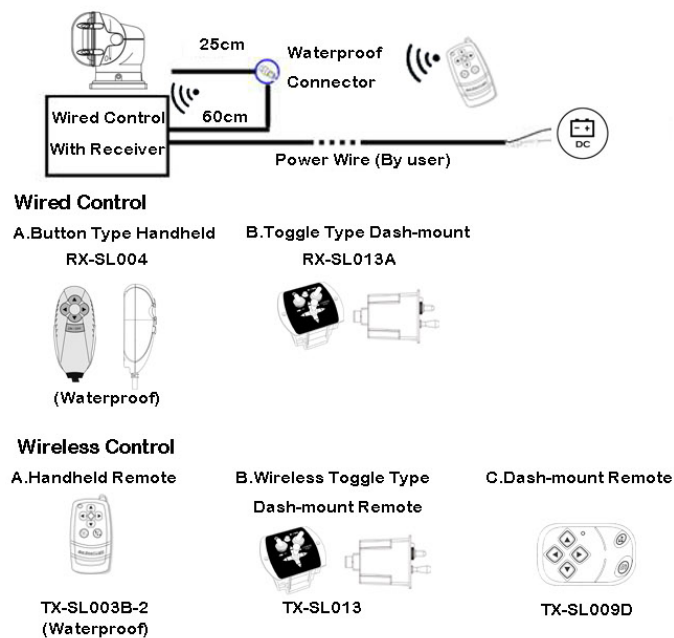

Wired and Wireless Dual Control Models

Power	
Certificate	CE / FCC
Packing	4pcs/carton G.W.: 12Kgs Measurement: 46x32x46cm