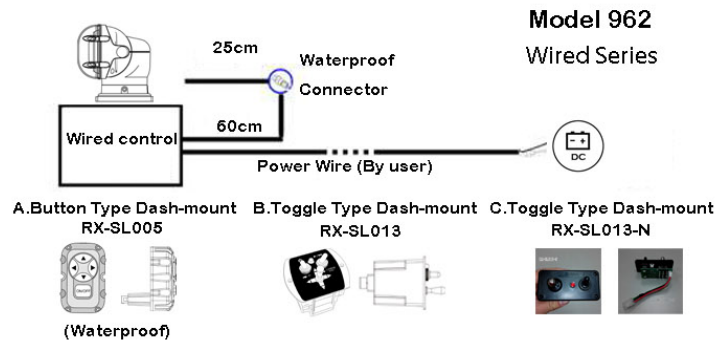

\*Single Wired Toggle Control Panel

\*Dash-mount Remote Control Panel

(Extra option for Dual control mode)

-Permanent Mount

-DC12V or 24V

**Model 962/963 Specifications:**

<b>Construction</b>	<b>Plastic Housing (ASA Resin)</b>
	<b>Fully Up &amp; Down 120 Degree / Left &amp; Right 440 Degree</b>
	
	<b>Shape : Square</b>
	<b>Color : White/ Black</b>
	<b>Weather Resistance</b>
<b>Control Device</b>	<b>Mount type : Permanent</b> <b>None Magnetic Bottom</b>
	
	<b>Weight : 2.1Kgs / 4.6 lbs</b>
	 <b>Handheld Wired &amp; Wireless Dual Control</b> 
 <b>Dash-mount Wired Control</b> 	
 <b>Wired &amp; Wireless Dual Toggle Control Panel</b> 	

	<p> <b>Wired Toggle Control Panel</b></p>  <p> <b>Dash-mount Remote Control Panel</b> <b>(Extra option for Dual control mode )</b></p> 
<p><b>Light</b></p>	<p><b>Halogen H3 Base</b> <b>12V 55W / 24V 70W</b> <b>Color temperature : 3,000K</b> <b>Beam Pattern : Spot</b></p>
<p><b>Dimension</b></p>	<p><b>Unit: mm</b></p> 

**Wired Control Models**

**Wired and Wireless Dual Control Models**

<b>Power</b>	
<b>Certificate</b>	CE / FCC
<b>Packing</b>	4pcs/carton G.W.: 12Kgs Measurement: 46x32x46cm

Model 963 Wireless Series Item Code